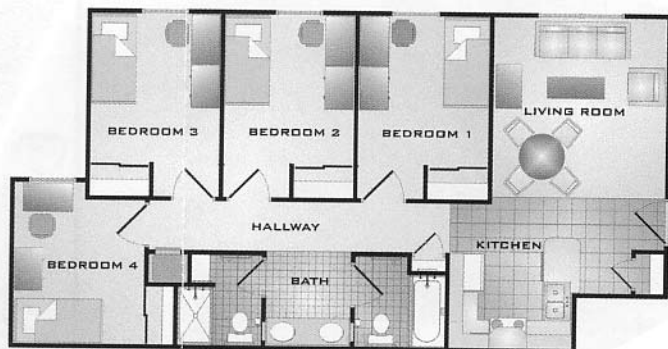

BEDROOMS

- Extra long twin bed with adjustable height
- 3-drawer dresser
- Computer desk with chair
- Closet with mirrored doors

OTHER FEATURES INCLUDE:

- Private keys for each bedroom
- Basic cable, local phone service, internet, water, sewer, garbage collection and electric
- On site, control access gated parking
- Clubhouse with pool table, ping pong table, stereo, TV and computer lab
- Health service clinic on site
- Centrally located mail and laundry facilities